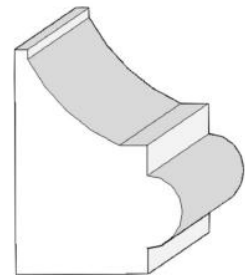

Profile Library: Architectural Joinery

EWT.86
Half Round
Half rounded end
JOINERY & FURNITURE

EWT.28
Bull Nose
Fully rounded end
JOINERY & FURNITURE

EWT.28 Double Ended Bull Nose
Fully rounded on both ends
JOINERY & FURNITURE
CLADDING

EWT.Ovolo
A decorative profile
JOINERY & FURNITURE

EWT.Quadrant
A decorative profile
JOINERY & FURNITURE

EWT.Scotia
A decorative profile
JOINERY & FURNITURE

EWT.83+84
A decorative combination profile
JOINERY & FURNITURE

EWT.89+90
A decorative combination profile
JOINERY & FURNITURE

EWT.153
A decorative combination profile
JOINERY & FURNITURE

EWT.111+113
A decorative combination profile
JOINERY & FURNITURE

EWT.112+113
A decorative combination profile
JOINERY & FURNITURE

EWT.122.1
A decorative profile
JOINERY & FURNITURE

EWT.122.2
A decorative profile
JOINERY & FURNITURE

EWT.93
A decorative profile
JOINERY & FURNITURE

EWT.95
A decorative profile
JOINERY & FURNITURE

EWT.102
A decorative combination profile
JOINERY & FURNITURE