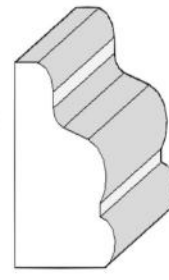

Profile Library: Architectural Joinery

EWT.86
Half Round
Half rounded end
JOINERY & FURNITURE

EWT.28
Bull Nose
Fully rounded end
JOINERY & FURNITURE

EWT.28 Double Ended Bull Nose
Fully rounded on both ends
JOINERY & FURNITURE
CLADDING

EWT.89+90
A decorative combination profile
JOINERY & FURNITURE

EWT.153
A decorative combination profile
JOINERY & FURNITURE

EWT.111+113
A decorative combination profile
JOINERY & FURNITURE

EWT.112+113
A decorative combination profile
JOINERY & FURNITURE

EWT.122.1
A decorative profile
JOINERY & FURNITURE

EWT.122.2
A decorative profile
JOINERY & FURNITURE

EWT.93
A decorative profile
JOINERY & FURNITURE

EWT.95
A decorative profile
JOINERY & FURNITURE

EWT.102
A decorative combination profile
JOINERY & FURNITURE