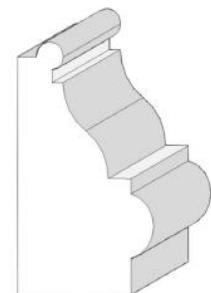

Profile Library: Architectural Joinery

EWT.86
Half Round
Half rounded end
JOINERY & FURNITURE

EWT.28
Bull Nose
Fully rounded end
JOINERY & FURNITURE

EWT.28 Double Ended Bull Nose
Fully rounded on both ends
JOINERY & FURNITURE
CLADDING

EWT.Ovolo
A decorative profile
JOINERY & FURNITURE

EWT.Quadrant
A decorative profile
JOINERY & FURNITURE

EWT.Scotia
A decorative profile
JOINERY & FURNITURE

EWT.83+84
A decorative combination profile
JOINERY & FURNITURE

EWT.89+90
A decorative combination profile
JOINERY & FURNITURE

EWT.153
A decorative combination profile
JOINERY & FURNITURE

EWT.111+113
A decorative combination profile
JOINERY & FURNITURE

EWT.112+113
A decorative combination profile
JOINERY & FURNITURE