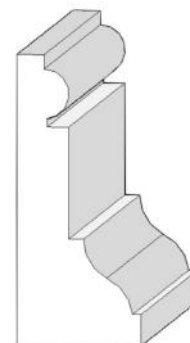

Profile Library: Architectural Joinery

EWT.86
Half Round
Half rounded end
JOINERY & FURNITURE

EWT.28
Bull Nose
Fully rounded end
JOINERY & FURNITURE

EWT.28 Double Ended Bull Nose
Fully rounded on both ends
JOINERY & FURNITURE
CLADDING

EWT.122.1
A decorative profile
JOINERY & FURNITURE

EWT.122.2
A decorative profile
JOINERY & FURNITURE

EWT.93
A decorative profile
JOINERY & FURNITURE

EWT.95
A decorative profile
JOINERY & FURNITURE

EWT.102
A decorative combination profile
JOINERY & FURNITURE

EWT.104
A decorative profile
JOINERY & FURNITURE

EWT.96
A decorative profile
JOINERY & FURNITURE

EWT.40+42
A decorative combination profile
JOINERY & FURNITURE

EWT.158
A decorative profile
JOINERY & FURNITURE

EWT.11
A decorative profile
JOINERY & FURNITURE

EWT.146 side
A decorative profile
JOINERY & FURNITURE

EWT.146 face
A decorative profile
JOINERY & FURNITURE

EWT.147
A decorative combination profile
JOINERY & FURNITURE