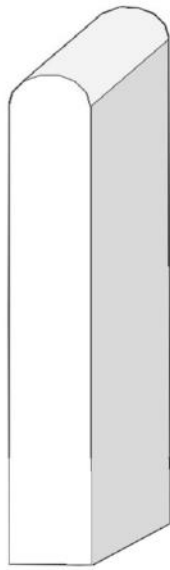

Profile Library: Architectural Joinery

EWT.86
Half Round
Half rounded end
JOINERY & FURNITURE

EWT.28
Bull Nose
Fully rounded end
JOINERY & FURNITURE

EWT.28 Double Ended Bull Nose
Fully rounded on both ends
JOINERY & FURNITURE
CLADDING

EWT.Pencil Round
A decorative profile
JOINERY & FURNITURE

EWT.Chamfer
A decorative profile
JOINERY & FURNITURE

EWT.Ogee
A decorative profile
JOINERY & FURNITURE

EWT.Torus
A decorative profile
JOINERY & FURNITURE

EWT.Ovolo
A decorative profile
JOINERY & FURNITURE

EWT.Quadrant
A decorative profile
JOINERY & FURNITURE

EWT.Scotia
A decorative profile
JOINERY & FURNITURE

EWT.83+84
A decorative combination profile
JOINERY & FURNITURE