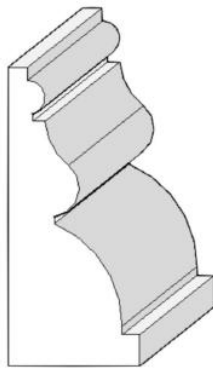

Profile Library: Architectural Joinery

EWT.86
Half Round
Half rounded end
JOINERY & FURNITURE

EWT.28
Bull Nose
Fully rounded end
JOINERY & FURNITURE

EWT.28 Double Ended Bull Nose
Fully rounded on both ends
JOINERY & FURNITURE
CLADDING

EWT.122.1
A decorative profile
JOINERY & FURNITURE

EWT.122.2
A decorative profile
JOINERY & FURNITURE

EWT.93
A decorative profile
JOINERY & FURNITURE

EWT.95
A decorative profile
JOINERY & FURNITURE

EWT.102
A decorative combination profile
JOINERY & FURNITURE

EWT.104
A decorative profile
JOINERY & FURNITURE

EWT.96
A decorative profile
JOINERY & FURNITURE

EWT.40+42
A decorative combination profile
JOINERY & FURNITURE

EWT.158
A decorative profile
JOINERY & FURNITURE

EWT.11
A decorative profile
JOINERY & FURNITURE

EWT.146 side
A decorative profile
JOINERY & FURNITURE

EWT.146 face
A decorative profile
JOINERY & FURNITURE

EWT.147
A decorative combination profile
JOINERY & FURNITURE