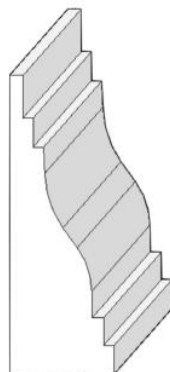

Profile Library: Architectural Joinery

EWT.86
Half Round
Half rounded end
JOINERY & FURNITURE

EWT.28
Bull Nose
Fully rounded end
JOINERY & FURNITURE

EWT.28 Double Ended Bull Nose
Fully rounded on both ends
JOINERY & FURNITURE
CLADDING

EWT.122.1
A decorative profile
JOINERY & FURNITURE

EWT.122.2
A decorative profile
JOINERY & FURNITURE

EWT.93
A decorative profile
JOINERY & FURNITURE

EWT.95
A decorative profile
JOINERY & FURNITURE

EWT.102
A decorative combination profile
JOINERY & FURNITURE

EWT.104
A decorative profile
JOINERY & FURNITURE

EWT.96
A decorative profile
JOINERY & FURNITURE

EWT.40+42
A decorative combination profile
JOINERY & FURNITURE

EWT.158
A decorative profile
JOINERY & FURNITURE