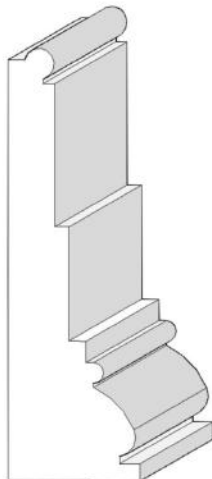

Profile Library: Architectural Joinery

EWT.86
Half Round
Half rounded end
JOINERY & FURNITURE

EWT.28
Bull Nose
Fully rounded end
JOINERY & FURNITURE

EWT.28 Double Ended Bull Nose
Fully rounded on both ends
JOINERY & FURNITURE
CLADDING

EWT.Ovolo
A decorative profile
JOINERY & FURNITURE

EWT.Quadrant
A decorative profile
JOINERY & FURNITURE

EWT.Scotia
A decorative profile
JOINERY & FURNITURE

EWT.83+84
A decorative combination profile
JOINERY & FURNITURE

EWT.89+90
A decorative combination profile
JOINERY & FURNITURE

EWT.153
A decorative combination profile
JOINERY & FURNITURE

EWT.111+113
A decorative combination profile
JOINERY & FURNITURE

EWT.112+113
A decorative combination profile
JOINERY & FURNITURE

EWT.122.1
A decorative profile
JOINERY & FURNITURE

EWT.122.2
A decorative profile
JOINERY & FURNITURE

EWT.93
A decorative profile
JOINERY & FURNITURE

EWT.95
A decorative profile
JOINERY & FURNITURE

EWT.102
A decorative combination profile
JOINERY & FURNITURE