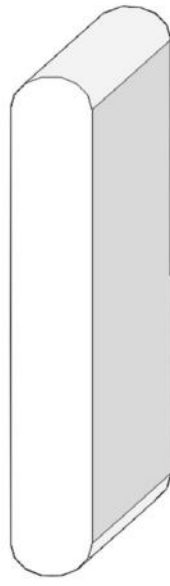

Profile Library: Architectural Joinery

EWT.86
Half Round
Half rounded end
JOINERY & FURNITURE

EWT.28
Bull Nose
Fully rounded end
JOINERY & FURNITURE

EWT.28 Double Ended Bull Nose
Fully rounded on both ends
JOINERY & FURNITURE
CLADDING

EWT.Pencil Round
A decorative profile
JOINERY & FURNITURE

EWT.Chamfer
A decorative profile
JOINERY & FURNITURE

EWT.Ogee
A decorative profile
JOINERY & FURNITURE

EWT.Torus
A decorative profile
JOINERY & FURNITURE

EWT.Ovolo
A decorative profile
JOINERY & FURNITURE

EWT.Quadrant
A decorative profile
JOINERY & FURNITURE

EWT.Scotia
A decorative profile
JOINERY & FURNITURE

EWT.83+84
A decorative combination profile
JOINERY & FURNITURE