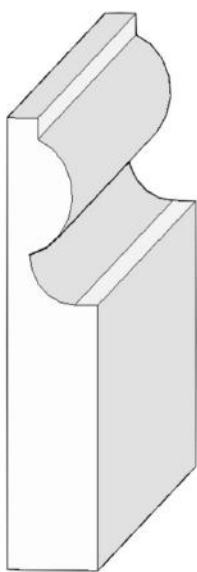

Profile Library: Architectural Joinery

EWT.86
Half Round
Half rounded end
JOINERY & FURNITURE

EWT.28
Bull Nose
Fully rounded end
JOINERY & FURNITURE

EWT.28 Double Ended Bull Nose
Fully rounded on both ends
JOINERY & FURNITURE
CLADDING

EWT.Pencil Round
A decorative profile
JOINERY & FURNITURE

EWT.Chamfer
A decorative profile
JOINERY & FURNITURE

EWT.Ogee
A decorative profile
JOINERY & FURNITURE

EWT.Torus
A decorative profile
JOINERY & FURNITURE

EWT.Ovolo
A decorative profile
JOINERY & FURNITURE

EWT.Quadrant
A decorative profile
JOINERY & FURNITURE

EWT.Scotia
A decorative profile
JOINERY & FURNITURE

EWT.83+84
A decorative combination profile
JOINERY & FURNITURE