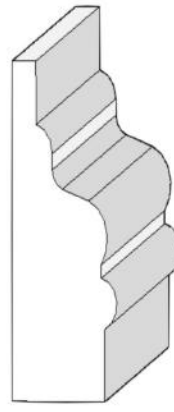

Profile Library: Architectural Joinery

EWT.86
Half Round
Half rounded end
JOINERY & FURNITURE

EWT.28
Bull Nose
Fully rounded end
JOINERY & FURNITURE

EWT.28 Double Ended Bull Nose
Fully rounded on both ends
JOINERY & FURNITURE
CLADDING

EWT.89+90
A decorative combination profile
JOINERY & FURNITURE

EWT.153
A decorative combination profile
JOINERY & FURNITURE

EWT.111+113
A decorative combination profile
JOINERY & FURNITURE

EWT.112+113
A decorative combination profile
JOINERY & FURNITURE

EWT.122.1
A decorative profile
JOINERY & FURNITURE

EWT.122.2
A decorative profile
JOINERY & FURNITURE

EWT.93
A decorative profile
JOINERY & FURNITURE

EWT.95
A decorative profile
JOINERY & FURNITURE

EWT.102
A decorative combination profile
JOINERY & FURNITURE