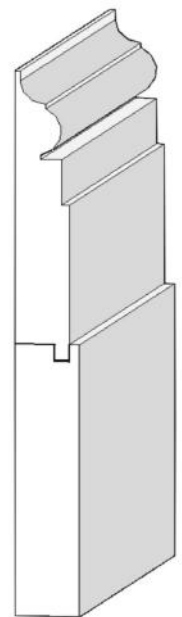

Profile Library: Architectural Joinery

EWT.86
Half Round
Half rounded end
JOINERY & FURNITURE

EWT.28
Bull Nose
Fully rounded end
JOINERY & FURNITURE

EWT.28 Double Ended Bull Nose
Fully rounded on both ends
JOINERY & FURNITURE
CLADDING

EWT.104
A decorative profile
JOINERY & FURNITURE

EWT.96
A decorative profile
JOINERY & FURNITURE

EWT.40+42
A decorative combination profile
JOINERY & FURNITURE

EWT.158
A decorative profile
JOINERY & FURNITURE

EWT.11
A decorative profile
JOINERY & FURNITURE

EWT.146 side
A decorative profile
JOINERY & FURNITURE

EWT.146 face
A decorative profile
JOINERY & FURNITURE

EWT.147
A decorative combination profile
JOINERY & FURNITURE

EWT.96+
A decorative profile
JOINERY & FURNITURE

Profile Library: Decking

EWT.Smooth
Planed all round with
corner radius
DECKING

EWT.Reeded
One face smoothed, one
face fine reeded with
corner radius
DECKING