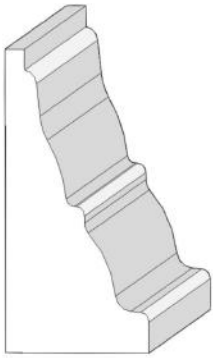

Profile Library: Architectural Joinery

EWT.86
Half Round
Half rounded end
JOINERY & FURNITURE

EWT.28
Bull Nose
Fully rounded end
JOINERY & FURNITURE

EWT.28 Double Ended Bull Nose
Fully rounded on both ends
JOINERY & FURNITURE
CLADDING

EWT.Ovolo
A decorative profile
JOINERY & FURNITURE

EWT.Quadrant
A decorative profile
JOINERY & FURNITURE

EWT.Scotia
A decorative profile
JOINERY & FURNITURE

EWT.83+84
A decorative combination profile
JOINERY & FURNITURE

EWT.89+90
A decorative combination profile
JOINERY & FURNITURE

EWT.153
A decorative combination profile
JOINERY & FURNITURE

EWT.111+113
A decorative combination profile
JOINERY & FURNITURE

EWT.112+113
A decorative combination profile
JOINERY & FURNITURE