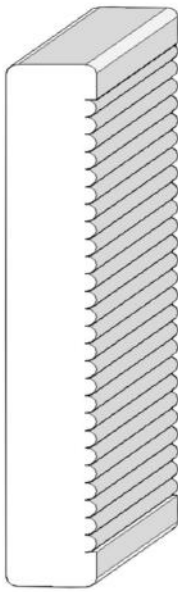

Profile Library: Architectural Joinery

EWT.86
Half Round
Half rounded end
JOINERY & FURNITURE

EWT.28
Bull Nose
Fully rounded end
JOINERY & FURNITURE

EWT.28 Double Ended Bull Nose
Fully rounded on both ends
JOINERY & FURNITURE
CLADDING

EWT.104
A decorative profile
JOINERY & FURNITURE

EWT.96
A decorative profile
JOINERY & FURNITURE

EWT.40+42
A decorative combination profile
JOINERY & FURNITURE

EWT.158
A decorative profile
JOINERY & FURNITURE

EWT.11
A decorative profile
JOINERY & FURNITURE

EWT.146 side
A decorative profile
JOINERY & FURNITURE

EWT.146 face
A decorative profile
JOINERY & FURNITURE

EWT.147
A decorative combination profile
JOINERY & FURNITURE

EWT.96+
A decorative profile
JOINERY & FURNITURE

Profile Library: Decking

EWT.Smooth
Planed all round with
corner radius
DECKING

EWT.Reeded
One face smoothed, one
face fine reeded with
corner radius
DECKING