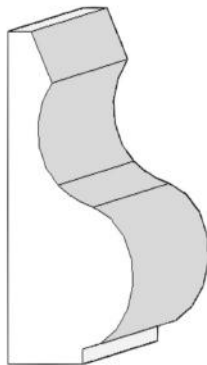

Profile Library: Architectural Joinery

EWT.86
Half Round
Half rounded end
JOINERY & FURNITURE

EWT.28
Bull Nose
Fully rounded end
JOINERY & FURNITURE

EWT.28 Double Ended Bull Nose
Fully rounded on both ends
JOINERY & FURNITURE
CLADDING

EWT.89+90
A decorative combination profile
JOINERY & FURNITURE

EWT.153
A decorative combination profile
JOINERY & FURNITURE

EWT.111+113
A decorative combination profile
JOINERY & FURNITURE

EWT.112+113
A decorative combination profile
JOINERY & FURNITURE

EWT.122.1
A decorative profile
JOINERY & FURNITURE

EWT.122.2
A decorative profile
JOINERY & FURNITURE

EWT.93
A decorative profile
JOINERY & FURNITURE

EWT.95
A decorative profile
JOINERY & FURNITURE

EWT.102
A decorative combination profile
JOINERY & FURNITURE

EWT.104
A decorative profile
JOINERY & FURNITURE

EWT.96
A decorative profile
JOINERY & FURNITURE

EWT.40+42
A decorative combination profile
JOINERY & FURNITURE

EWT.158
A decorative profile
JOINERY & FURNITURE