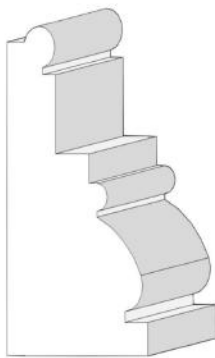

Profile Library: Architectural Joinery

EWT.86
Half Round
Half rounded end
JOINERY & FURNITURE

EWT.28
Bull Nose
Fully rounded end
JOINERY & FURNITURE

EWT.28 Double Ended Bull Nose
Fully rounded on both ends
JOINERY & FURNITURE
CLADDING

EWT.Pencil Round
A decorative profile
JOINERY & FURNITURE

EWT.Chamfer
A decorative profile
JOINERY & FURNITURE

EWT.Ogee
A decorative profile
JOINERY & FURNITURE

EWT.Torus
A decorative profile
JOINERY & FURNITURE

EWT.Ovolo
A decorative profile
JOINERY & FURNITURE

EWT.Quadrant
A decorative profile
JOINERY & FURNITURE

EWT.Scotia
A decorative profile
JOINERY & FURNITURE

EWT.83+84
A decorative combination profile
JOINERY & FURNITURE

EWT.89+90
A decorative combination profile
JOINERY & FURNITURE

EWT.153
A decorative combination profile
JOINERY & FURNITURE

EWT.111+113
A decorative combination profile
JOINERY & FURNITURE

EWT.112+113
A decorative combination profile
JOINERY & FURNITURE